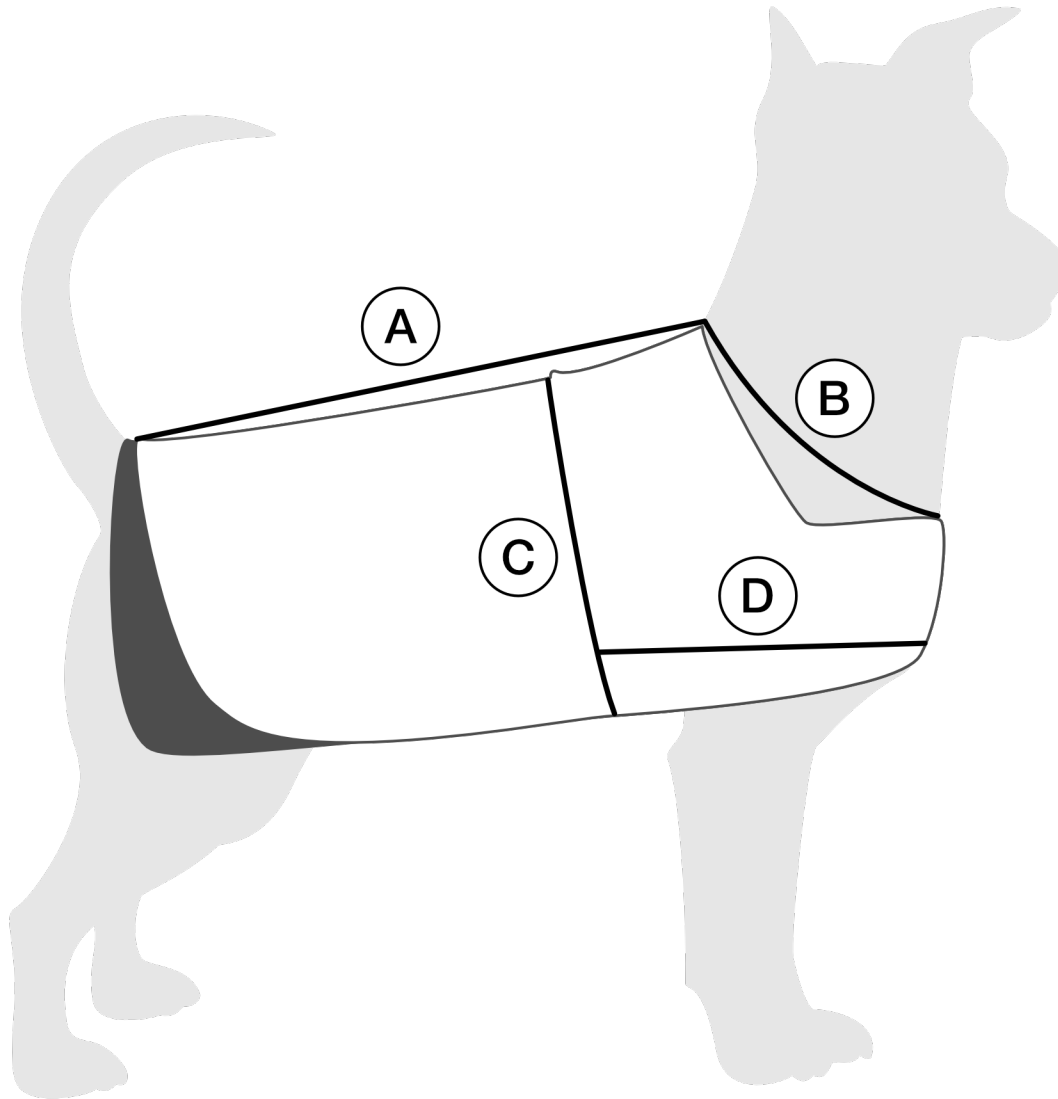

MEASURING YOUR PET

CUSTOM COAT SIZES - STANDARD CUT & EXTENDED

SIRIUS ORBIT

MEASUREMENTS:

A. Back Length: Back of the neck to the base of the tail

B. Neck: Around the neck

C. Chest Circumference: Measure at the deepest point

D. Mid Chest: Back of the shoulder to the breastbone

Standard Cut

Extended